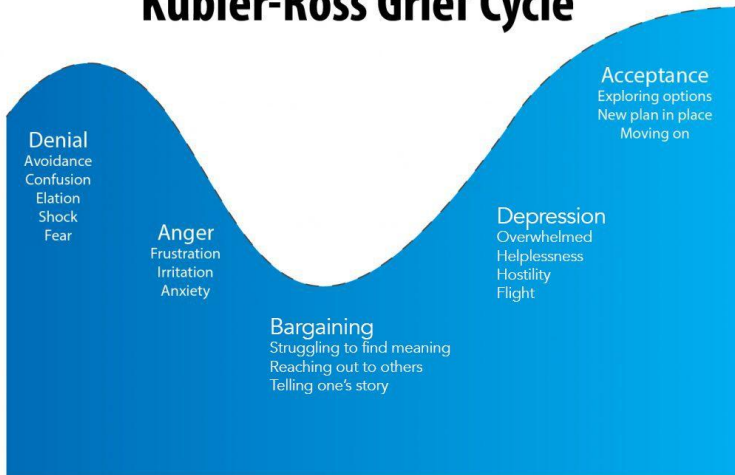

Sri Ramachandra Faculty of Sports & Exercise Sciences
GRIEF MODEL TO SPORTS INJURY RESPONSE

[Adapted from Kubler-Ross, 1969]

Presented by,
Donald Tom

Kübler-Ross Grief Cycle

Information and Communication

Emotional Support